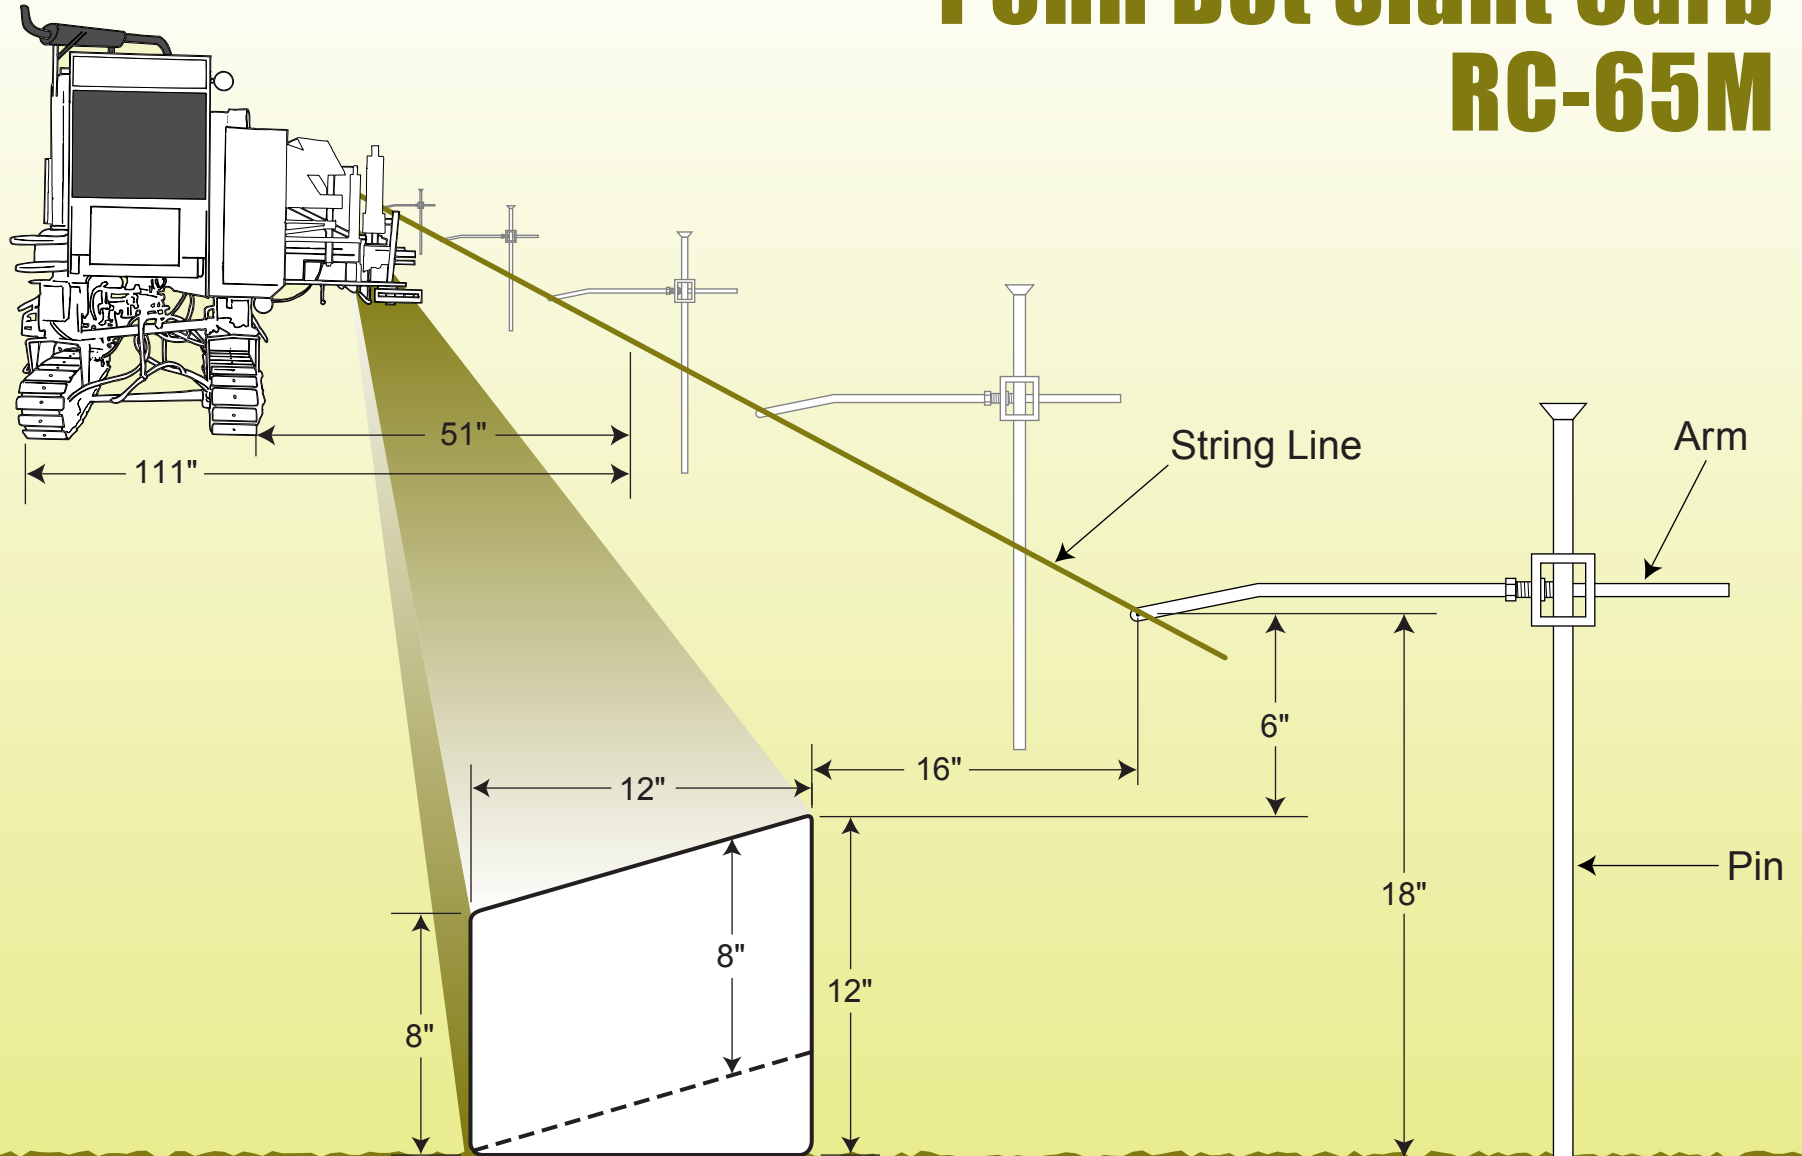

# Penn Dot Slant Curb RC-65M

**Ruhlman Bros Inc**

65 Musselman Road, Hanover, PA 17331  
www.ruhlmanbrothers.com

office: 717-637-3235  
fax: 717-637-8669